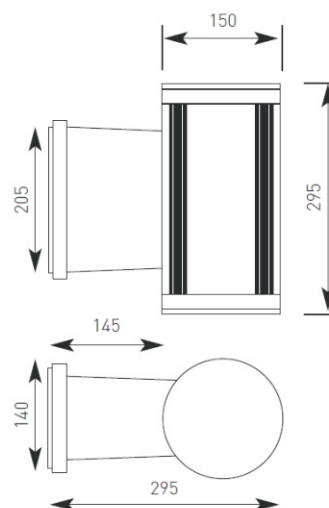

Product Data Sheet

Duo Maxi

Supplied Less Lamp

- Architectural bi-directional wall light
- Die-cast aluminium bracket and extruded aluminium body
- Toughened 8mm safety glass retained by frame and secured with stainless steel allen key screws
- Optional reflector plates provide different light beam distribution patterns

Code	Lamp	Description
ADMAX70	CDM-T	70W - Black
ADMAX70/SG	CDM-T	70W - Silver Grey

Accessories	Code	Description
	ADMAX/FB	Fine Beam
	ADMAX/NB	Narrow Beam
	ADMAX/WB	Wide Beam

CE F ⊕ IP65