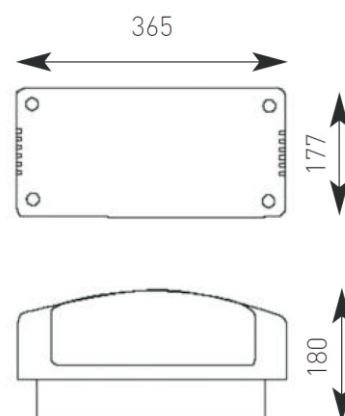

Product Data Sheet

Duo Linear

Supplied Less Lamp

- Architectural die-cast bi-directional wall light in silver grey finish
- Toughened 5mm safety glass with stainless steel allen screws

Code	Lamp	Description
ADL226/SG/HF	PL-C	2 x 26W