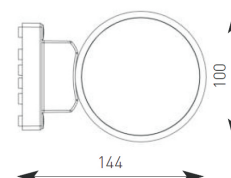

Product Data Sheet

Corona

Supplied Less Lamp

- Bi-directional wall light
- Die-cast aluminium construction
- Uses self-ballasted high frequency lamps
- Graphite textured paint finish

CE   IP55

Code	Lamp	Description
ACOR2X7	GX53	2 x 7W