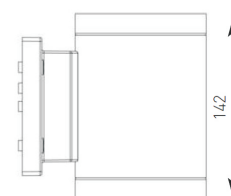

Product Data Sheet

Corona

Supplied Less Lamp

- Bi-directional wall light
- Die-cast aluminium construction
- Uses self-ballasted high frequency lamps
- Graphite textured paint finish

CE   IP55

Code	Lamp	Description
ACOR2X7	GX53	2 x 7W