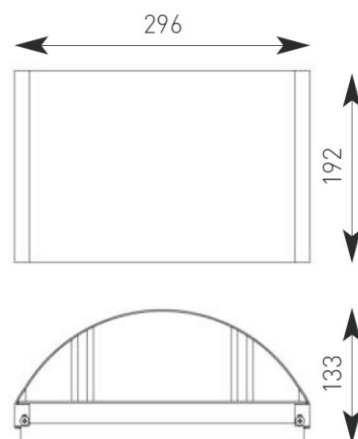

Product Data Sheet

Ballad

Supplied Less Lamp

- Bi-directional aluminium wall light
- Clear top and bottom polycarbonate covers
- Black textured paint finish
- Suitable for internal and external applications