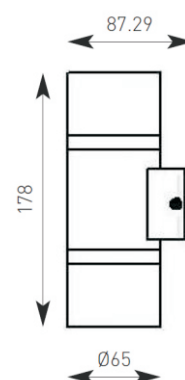

## Axis LED

Supplied c/w Integral Driver

- Bi-directional LED wall light
- Brushed satin aluminium construction with frosted acrylic accents
- Integral Driver
- Suitable for internal and external applications